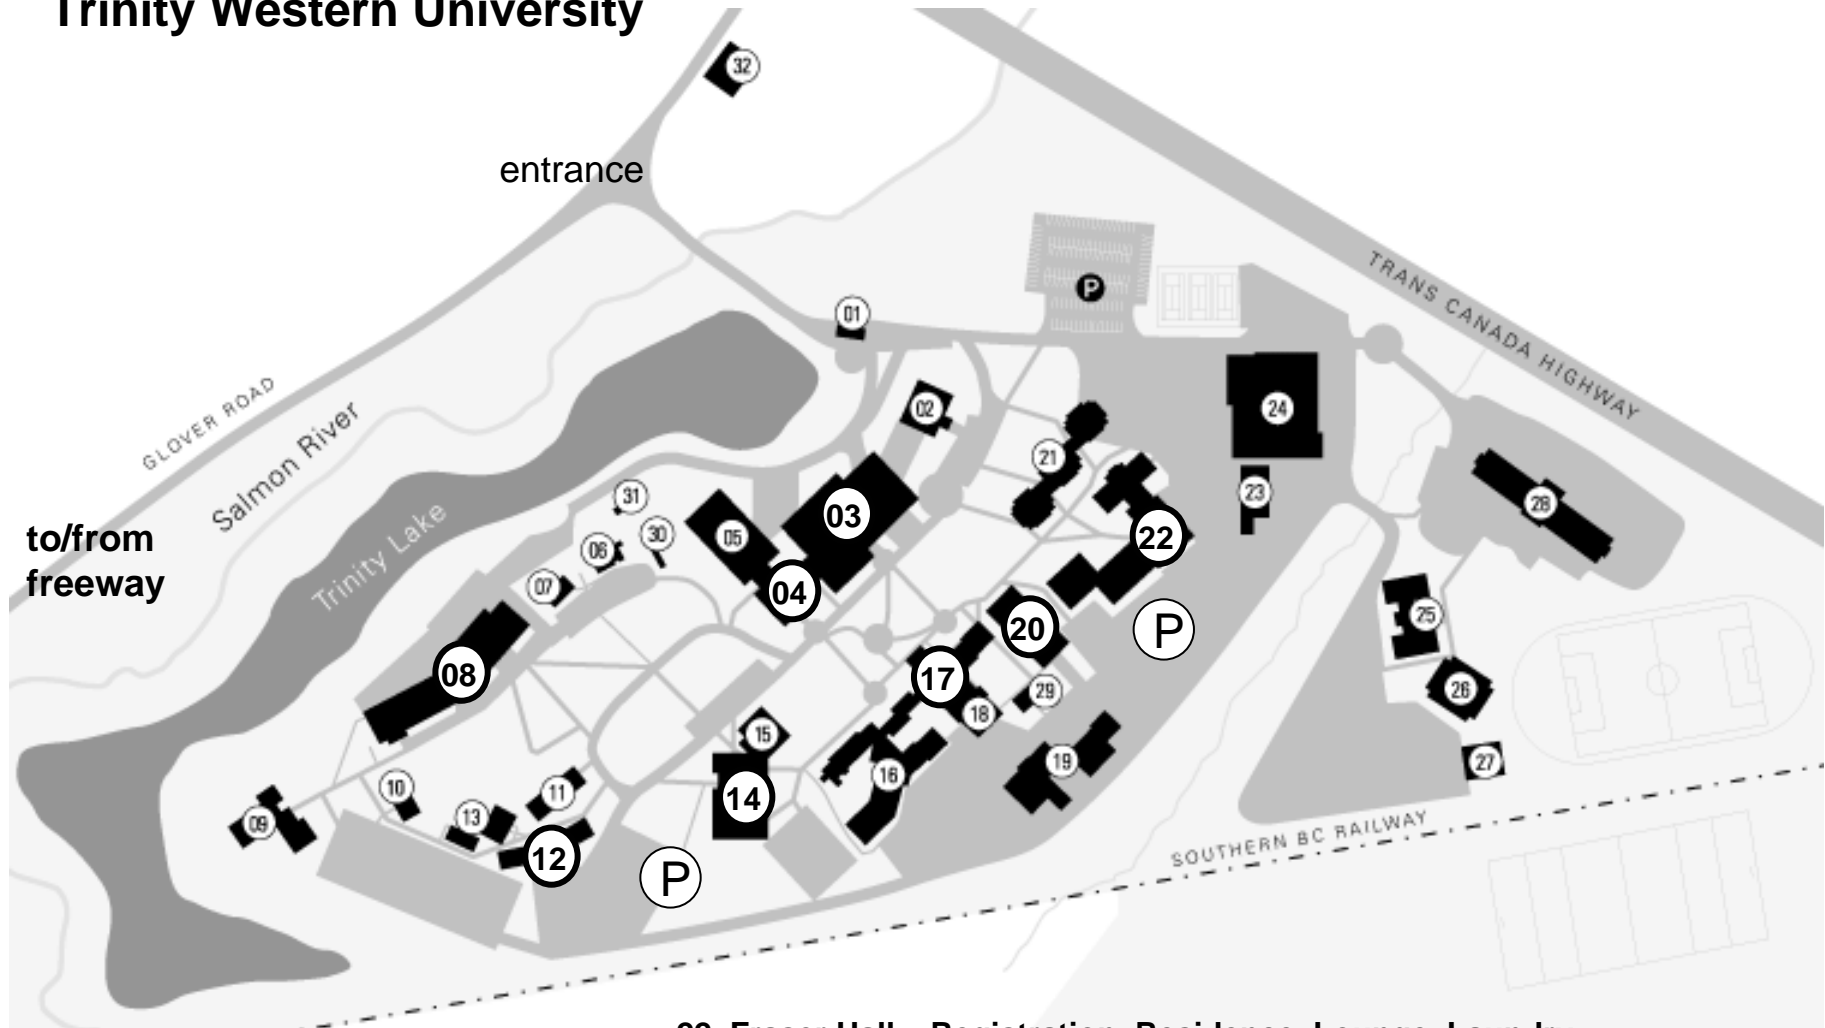

Trinity Western University

WCAMS Camp Key:

- 22 Fraser Hall – Registration, Residence, Lounge, Laundry
- 20 Robson Hall – Children’s Music Program, Residence
- 17 Douglas Centre – Residence, Children’s Art Program (lower cafeteria)
- 14 Thompson Building – Freedom Hall, Classrooms
- 12 Music Building – Instrument Hall, Practice rooms, Classrooms
- 08 Neufeld Science Centre – Block Theatre, Classrooms
- 04 Atrium
- 03 Reimer Centre – Cafeteria, Bookshop